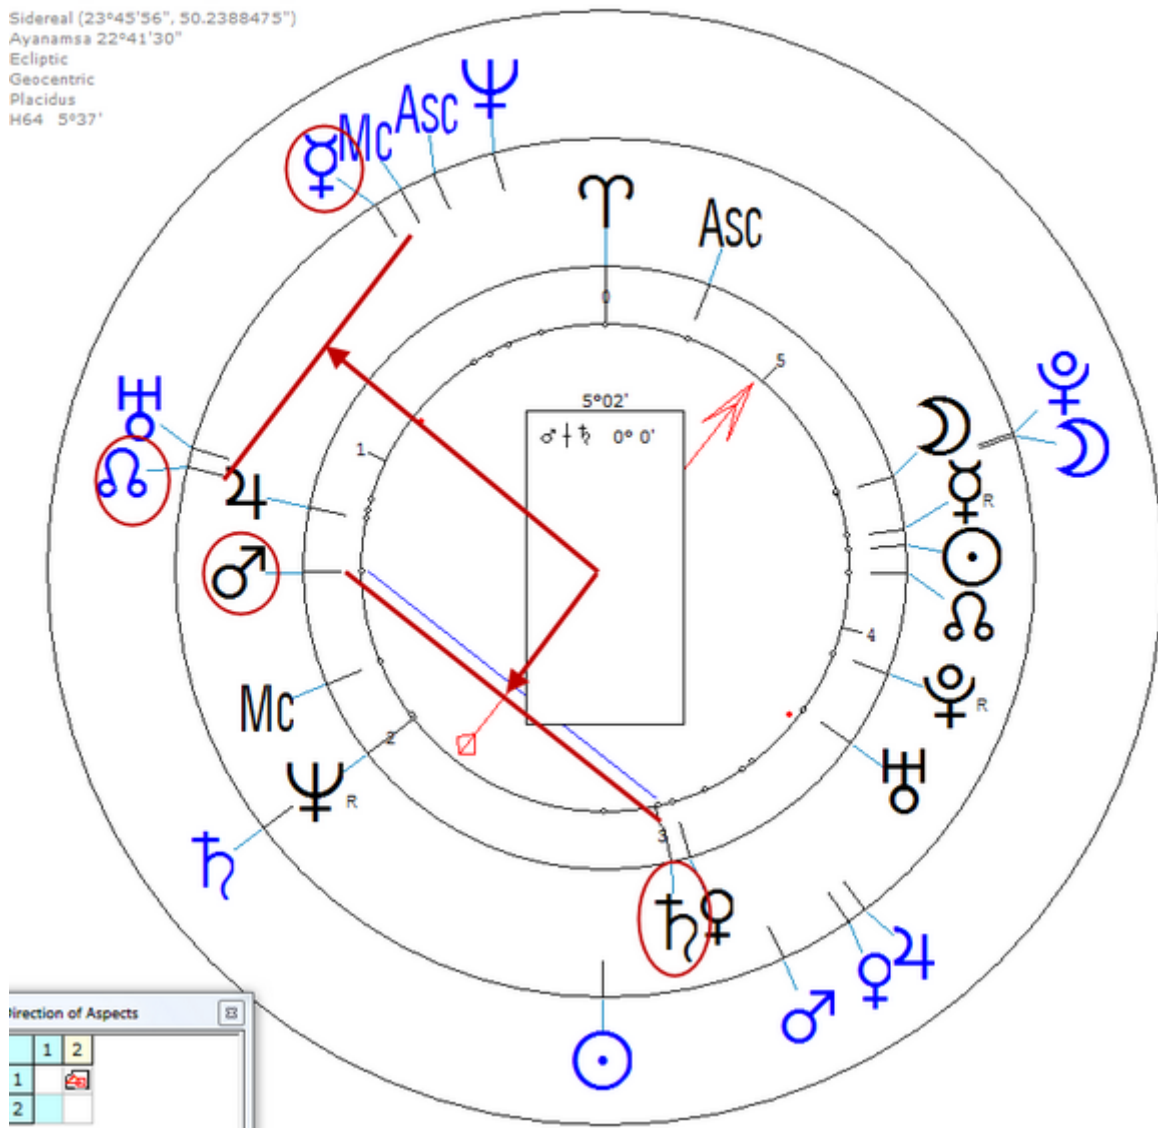

Miller committed suicide by gunshot on on January 9, 1996 in Daytona Beach, FL.

Progressed Lunar Return (Harmonic 64)

Lunar ♀/♁ = ♂<sub>n</sub>/♃<sub>n</sub>

**Miller, Walter**  
23 January 1923 Tue 10:00 (GMT-5) 29°01'32"N 80°55'38"W  
New Smyrna Beach FL, Volusia, USA  
Sidereal (23°45'56", 50.2388475")  
Ayanamsa 22°41'30"  
Ecliptic  
Geocentric  
Placidus  
H64 5°37'